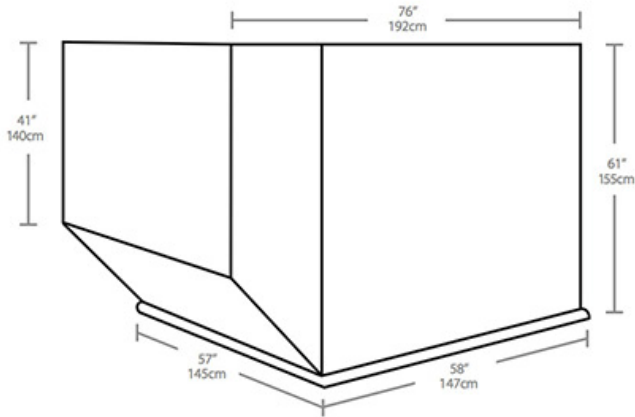

LD3 AKE

TECHNICAL SPECIFICATIONS

ULD Name:	LD3 AKE
Volume:	150 cu.ft. (4.2cu.m.)
Tare Weight:	72kg/158lbs
External Dimensions:	79" x 43" x 64" x 61.5" x 60.4"

Compatible Aircraft

Boeing 747

Total in Service: 52
Capacity: Up to 337 passengers
Range: Up to 4,390 miles (8,130kms)