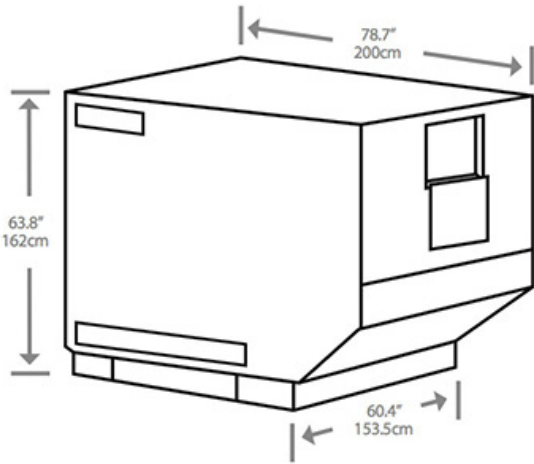

## TECHNICAL SPECIFICATIONS

ULD Name:	LD3 RKN t2
Volume:	169 cu.ft. (4.8cu.m.)
Tare Weight:	265kg/584lbs
External Dimensions:	78.7" x 60.4" x 63.8"